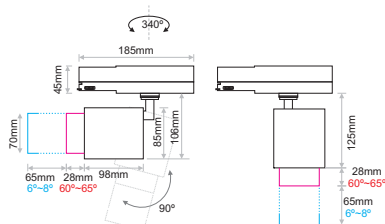

- Feria series of tracklights consists of four models. Feria Zoom F is the last model.
- It is ideal for museum lighting.
- Adjustable 340° on the horizontal plane & 90° on the vertical plane.
- Adjustable beam angle: 6° (min) – 60° (max)
- Available in White or Black Colour.
- Available accessory; barn door
- 3 circuit track adaptor.
- L90/B10 50.000h
- 3 SDCM

LIGHTSOURCE BY
bridgelux.

Model (LED Power)	CCT*	CR180 LED Source	CR190 LED Source	Beam Angle	Type	Colour	Dimming Option
		80 (80)	90 (90)				
FERIA ZOOM F 17.7W <i>(FERIA ZOOM F18)</i>	2700K (27B) 3000K (30B) 4000K (40B) 5700K (57B)	2190lm 2330lm 2400lm 2330lm	1810lm 1890lm 2000lm -	Adjustable 6° (min)–60° (max)	Adjustable (AD)	White (WH) Black (BL)	Non-Dimmable (ND) DALI (DL) Phase Cut (Trailing Edge Dimmer) (PC) Local Dimming (LD)
FERIA ZOOM F 25.3W <i>(FERIA ZOOM F25)</i>	2700K (27B) 3000K (30B) 4000K (40B) 5700K (57B)	3375lm 3585lm 3690lm 3585lm	2785lm 2911lm 3080lm -	Adjustable 8° (min)–65° (max)			

* Available in 3500K, 5000K and 6500K upon request

Ordering Code Example: FERIA ZOOM F25-30B-90-AD-WH-DL

Adjustable beam angle

60°max (17.7W)
65°max (25.3W)

6°min (17.7W)
8°min (25.3W)